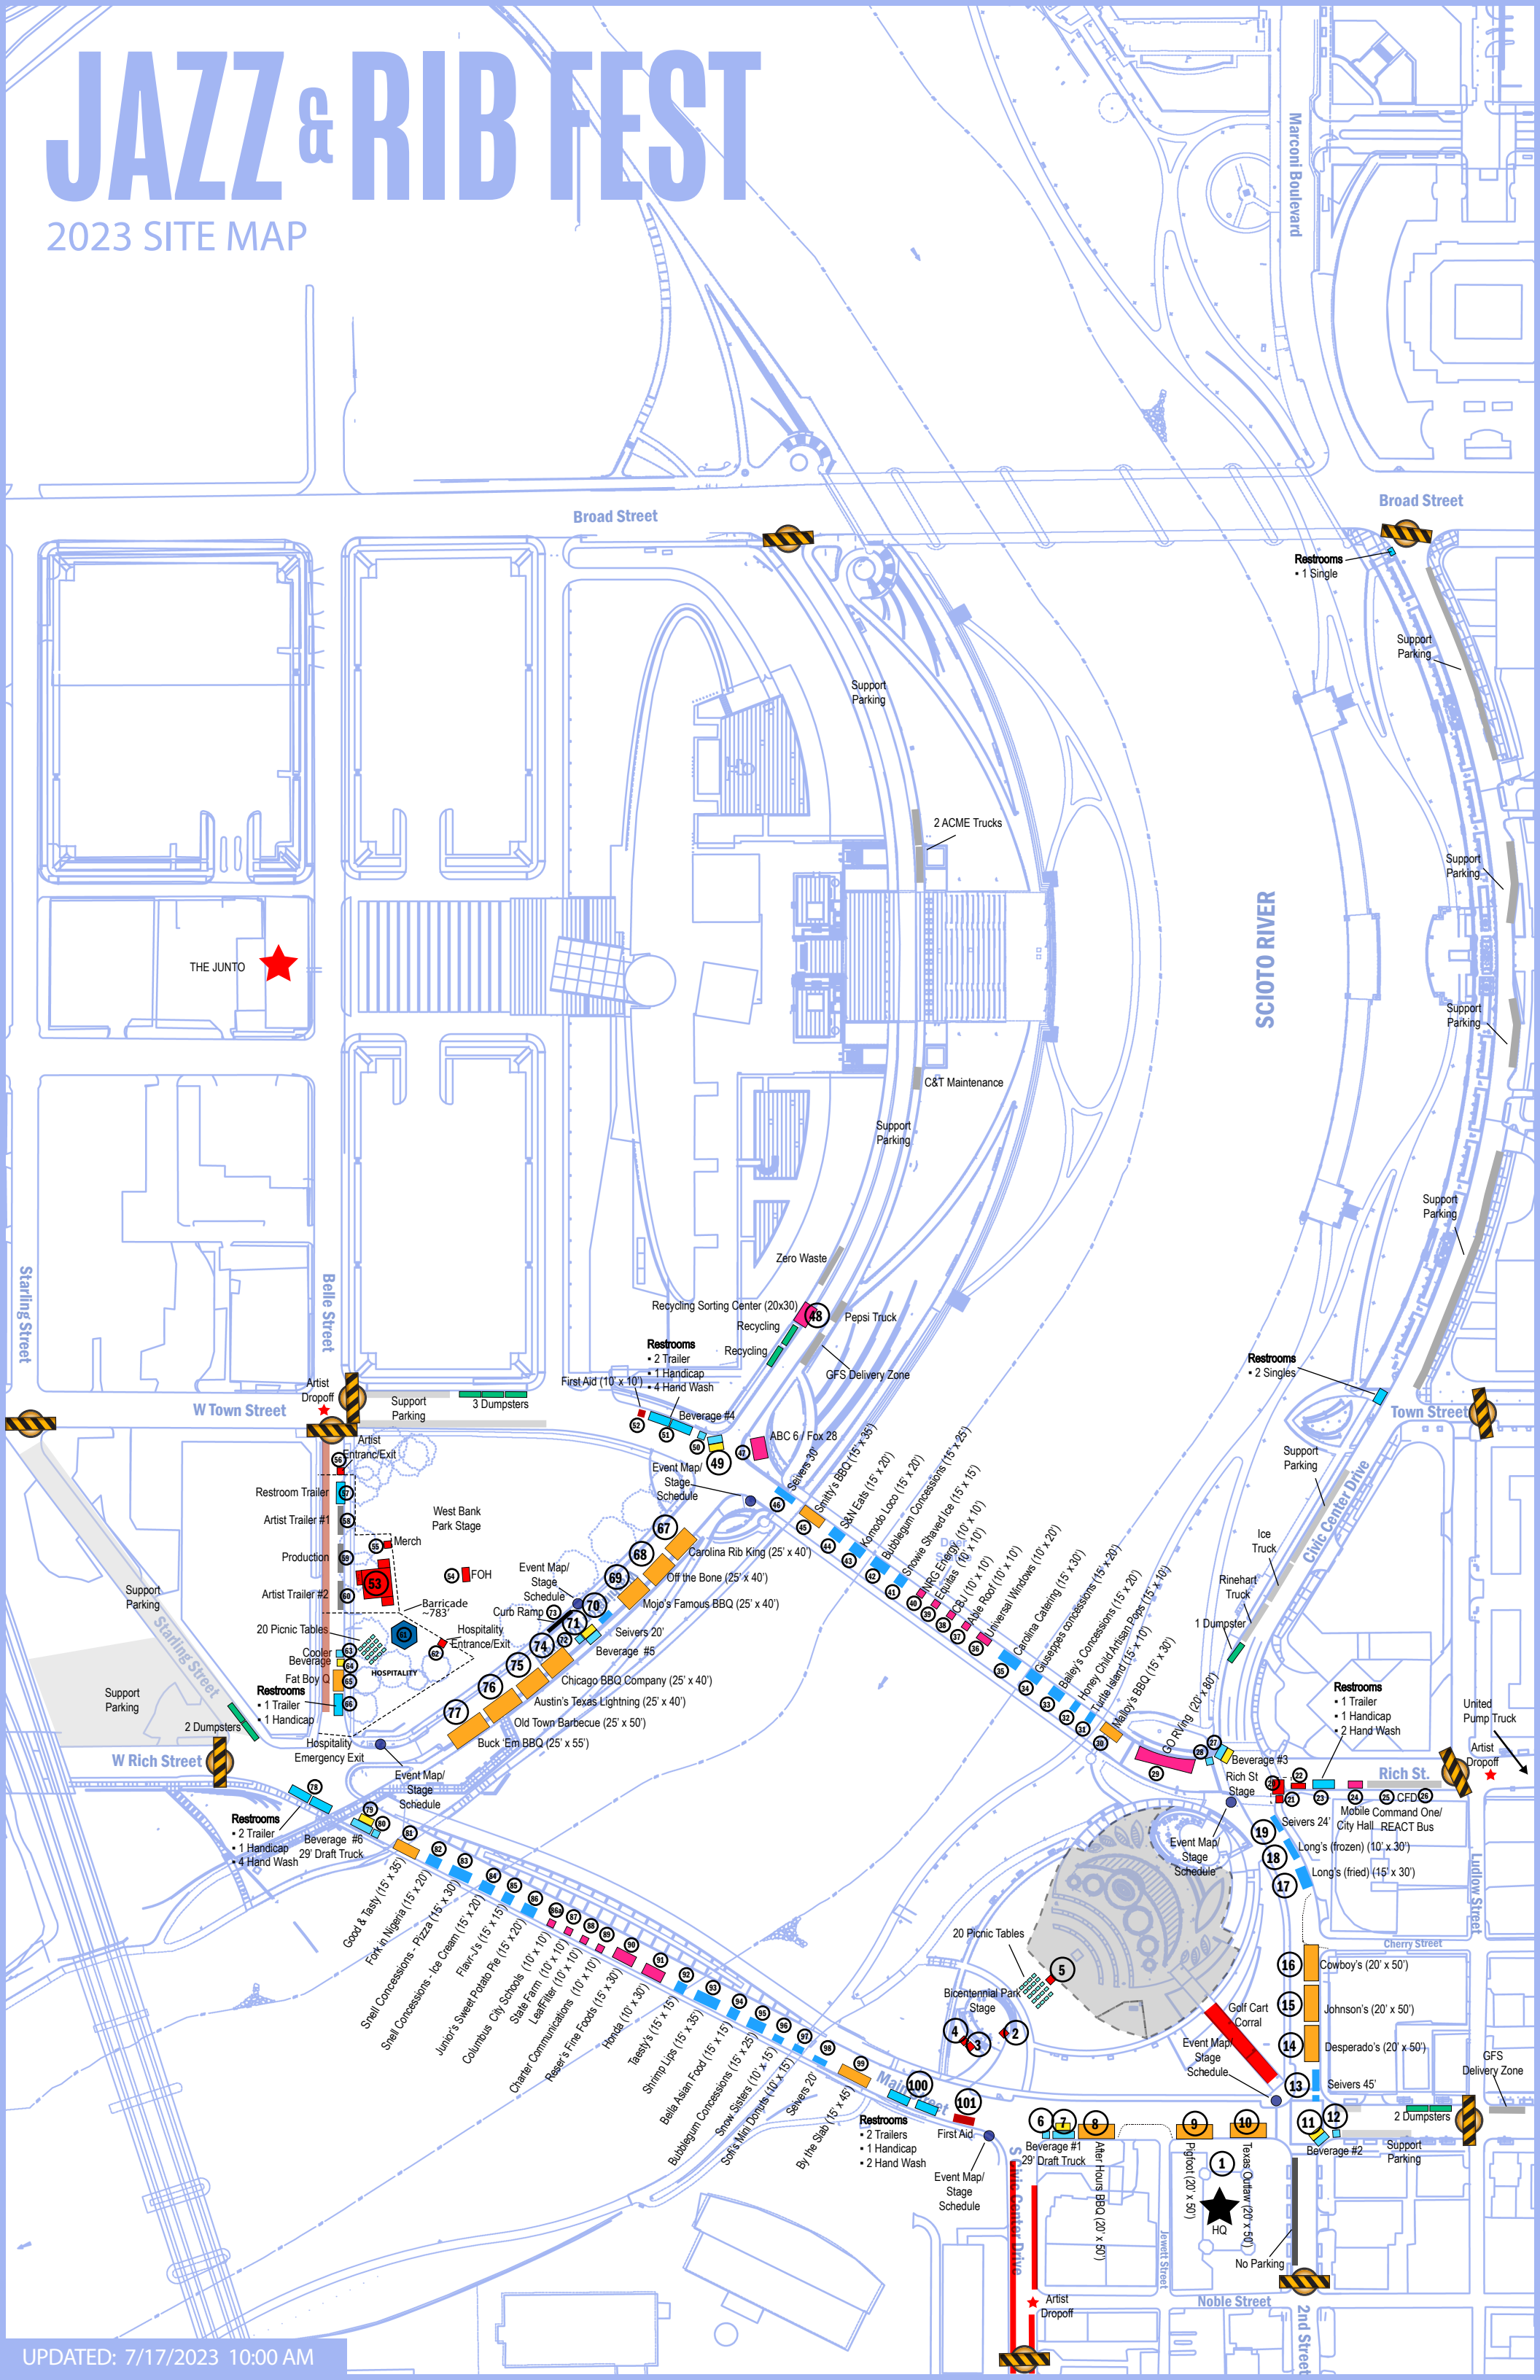

# JAZZ & RIB FEST

2023 SITE MAP

	Item	Tent	other	space	8' banquet	8' classroom	6' classroom	folding chair	white resin chair	60" round	30" round	10' wall	20' wall	H2O barrel	electric	light	gre	ash	H <sub>2</sub> O	misc.	
1	HQ - CAC																			20' Pipe & Drape	
2	Bi Park Stage - Monitors	10 x 10										2	1								
3	Artist tent	10 x 10			2			5				2	1		yes	1					1 grey tub
4	Artist tent	10 x 10			2			5				2	1		yes	1					
5	Bi Park FOH	10 x 10										2	2								
6	Polar Pod (8x10)			10											220v 30A single						
7	Beverage #1	10 x 20		20		3		5				2	1		30 amps	1					2 Ipads, 1 Pepsi Cooler (NEMA 5-15R)
8	After Hours BBQ		own, PS	50											60A/220V			1	1	1	
9	Pigfoot BBQ Co		own, PS	50											50A/220V			1	1	1	
10	Texas Outlaw BBQ	15 x 20	Rear	50											110	1	1	1	1		
11	Beverage #2	10 x 20		20		3		5				2	1		30 amps	1					2 Ipads, 1 Pepsi Cooler (NEMA 5-15R)
12	Polar Pod (8x10)			10											220v 30A single						
13	Seivers	10 x 30	& 10x10	45											6 - 20 amp	2	2	1	1		
14	Desperado's BBQ	10 x 20	PS	50											50-60A	1	1	1	1		
15	Johnson's BBQ	15 x 20	DS	50											50A/3-phase	1	1	1	1		
16	Cowboy's BBQ & Rib Co	15 x 20	PS	50											50A/3-phase	1	1	1	1		
17	Long's Concessions (fried desserts)		trailer, DS	30											100A/220V			1	1	1	
18	Long's Concessions (frozen desserts)		trailer, PS	30											50A/220V						115v for stock truck on Civic
19	Seivers		trailer	24											50A/220V	2	1	1	1		
20	SL75														100amp/3-phase						100
21	SL75 - FOH	10 x 10		10								2	1		yes						
22	SL75 - Artist Tent	10 x 20		20	2			10				2	2		yes	1					
23	Restroom														Yes						1 trailer, 1 ADA, 2 Hand wash
24	Mobile City Hall			30																	
25	CFD REACT Bus																				
26	CFD Command One														special adapter						100' cable
27	Beverage #3	10 x 20		20		3		5				2	1		30 amps	1					2 Ipads, 1 Pepsi Cooler (NEMA 5-15R)
28	Polar Pod (8x10)		Own	10											220v 30A single						Electric w/in 15 ft
29	GO RVing			80											2 - 30 or 50 amp RV						
30	Malloy's BBQ	10 x 20		30											120v	1	1	1	1		
31	Turtle Island	10 x 10	own	10											840v	1	1	1	1		
32	Honey Child Artisan Pops		own	10											350v						
33	Bailey's Concessions		trailer, DS	20											100amp		1	1	1		
34	Giuseppes Concessions		trailer, PS	20											50amp						
35	Carolina Catering		own	30											100amp		1	1	1		
36	Universal Windows	10 x 20		20	1			2													
37	Able Roof		own	10	1			1							110v, 30 amp						
38	CBJ		own	10				2													
39	Equitas		own	10	1			2													
40	NRG Energy		own	10																	
41	Snowie Shaved Ice		trailer, DS	15											2 - 110V 20 amp						1
42	Bubblegum Concessions		trailer, DS	25											220V 15 amps			1	1		
43	Komodo Loco		trailer, PS	20											50amps			1	1		
44	S&N Eats		trailer, PS	20											120V/30 AMP			1	1		
45	Smitty's BBQ			35																	
46	Seivers		trailer	30											30A/220V			1	1	1	
47	ABC/FOX Tent	20 x 30			4			6							220v 30A single	1					
48	Recycling Sorting Center	20 x 30													Yes	1					
49	Beverage #4	10 x 20		20		3		5				2	1		30 amps	1					2 Ipads, 1 Pepsi Cooler (NEMA 5-15R)
50	Polar Pod (8x10)			10											220v 30A single						
51	Restrooms														Yes						2 trailers, 1 ADA, 4 hand wash
52	First Aid #1	10 x 10	EMS unit	25	2			4							yes	1					Red Bin/Water/cups and towels
53	SL320																				
54	West Bank Park FOH	10 x 20											3								
55	Merch	10 x 10			2				4						yes	1					
56	Artist Entrance	10 x 10					1		1						yes	1					
57	Restroom Trailer																				
58	Artist Trailer #1					2	1		8						125A panel, 120/240v single phase						(14) 60"x120" black linens, 4 panels black drape, 2 uprights, 2 bases, 1 crossbar
59	Production Trailer					3	1		21						125A panel, 120/240v single phase						1 grey tub
60	Artist Trailer #2					2	1		8						125A panel, 120/240v single phase						(14) 60"x120" black linens, 4 panels black drape, 2 uprights, 2 bases, 1 crossbar
61	Hospitality Dining Tent	Hex			2				56	7					yes	2					20 umbrellas, 20 picnic tables
62	Hospitality Entrance	10 x 10					1		1						yes	1					
63	Polar Pod (8x10)			10											220v 30A single						
64	Hospitality Beverage	10 x 10			1				1						yes	1					1 Ipad, 1 Pepsi Cooler (NEMA 5-15R)
65	Fat Boy Q	10 x 20	truck, PS	50											110V	1	1	1	1		
66	Restroom Trailer																				
67	Carolina Rib King		own, PS	40											50A/220v			1	1	1	
68	Off the Bone		own, DS	40											50A/220v/3-phase			1	1	1	
69	Mojo's Famous BBQ		own, DS	40											50A			1	1	1	
70	Seivers		trailer	20											30A/220V	2	1	1	1		
71	Beverage #5	10 x 20		20		3		5				2	1		30 amps	1					2 Ipads, 1 Pepsi Cooler (NEMA 5-15R)
72	Polar Pod (8x10)			10											220v 30A single						
73	Curb Ramp																				
74	Chicago BBQ Co.		own, DS	40											3 - 50A & 150A			1	1	1	
75	Austin's Texas Lightning BBQ		own, DS	40											50A			1	1	1	
76	Old Town Barbecue		DS	50											50A			1	1	1	
77	Buck 'Em BBQ		PS	55											50A			1	1	1	
78	Restrooms														Yes						2 trailers, 1 ADA, 4 hand wash
79	Beverage #6	10 x 20		20		3		5				2	1		30 amps	1					2 Ipads, 1 Pepsi Cooler (NEMA 5-15R)
80	Polar Pod (8x10)			10											220v 30A single						
81	Good & Tasty		Trailer PS	35											120V/30A				1	1	
82	Fork in Nigeria		Truck PS	20											50amp						
83	Snell Concessions - Pizza		Trailer, PS	30											30amp			1	1	1	
84	Snell Concessions - Ice Cream		Trailer, DS	20																	